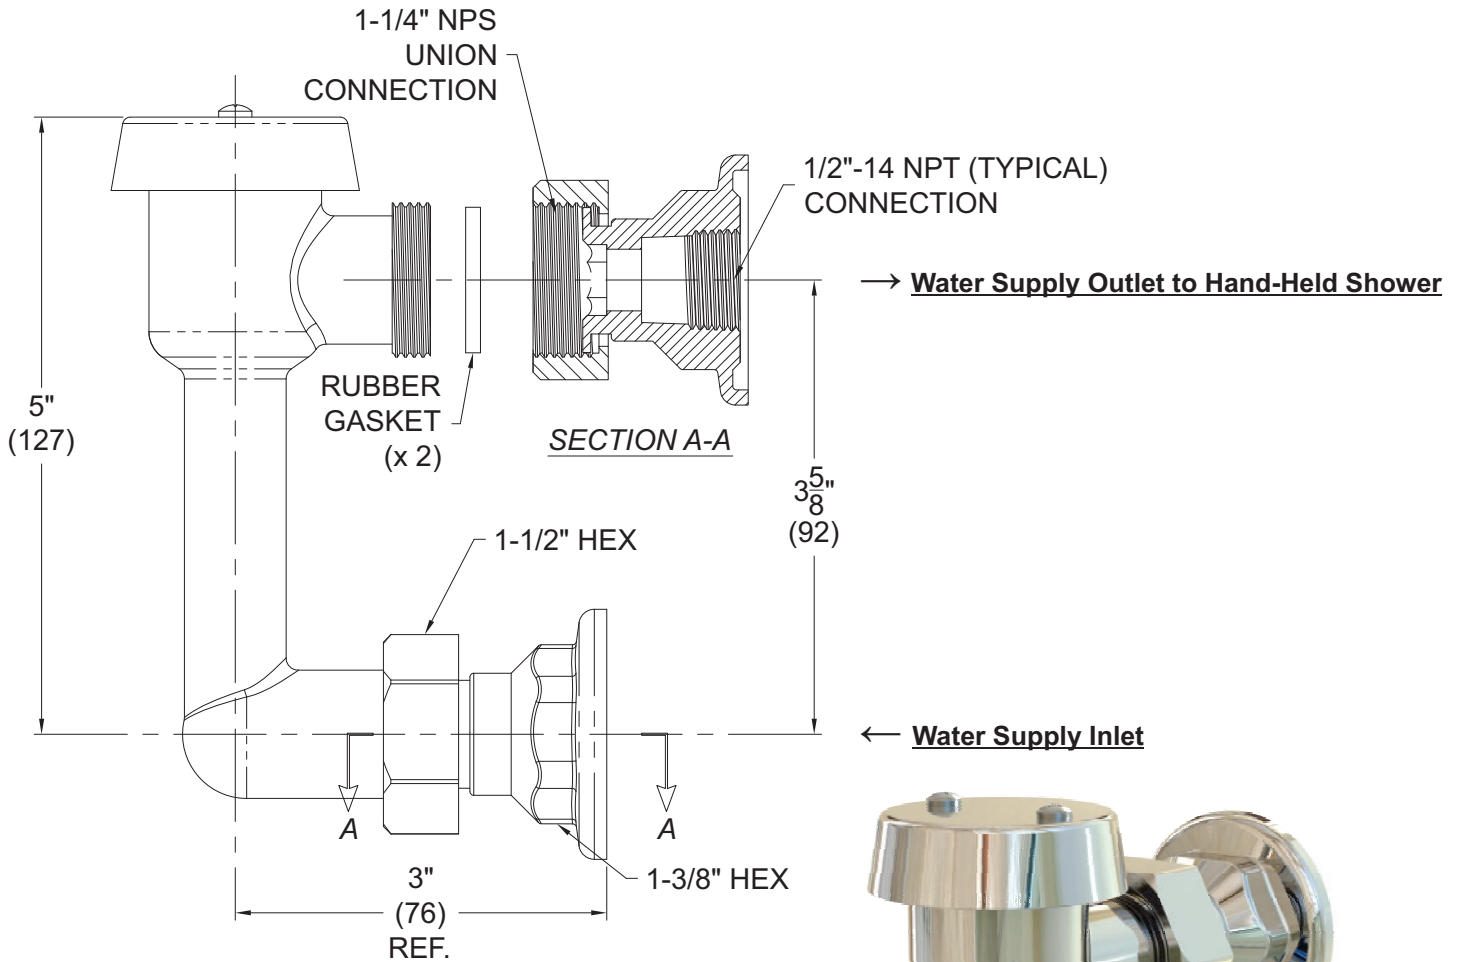

Model SV16 Accessories

-EVB EXPOSED VACUUM BREAKER

Product Details

Description	Wall Mounted Exposed Elevated Vacuum Breaker
Material	Brass
Finish	High Polished Chrome
Approvals	ASSE 1001-2008 CSA B64.1.1001

⚠ WARNING: Cancer and Reproductive Harm - www.P65Warnings.ca.gov

CONTROLS® assumes no responsibility for use of void or superseded data.
 CONTROLS®, Lake Bluff, IL, a member of Morris Group International®.
 Please visit www.WaterControlValves.com for most current specifications.