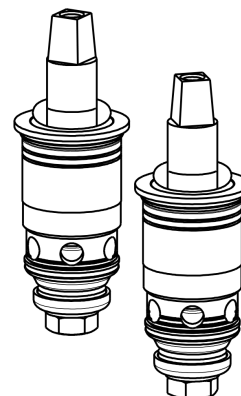

# CHICAGO FAUCETS®

Geberit Group

4" Wristblade Handle  
317-PRJKCP

2.2 GPM (8.3 L/min) Aerator  
E3JKABCP

Quatern Compression Cartridge (pair)  
1-099XTJKABNF (right)  
1-100XTJKABNF (left)