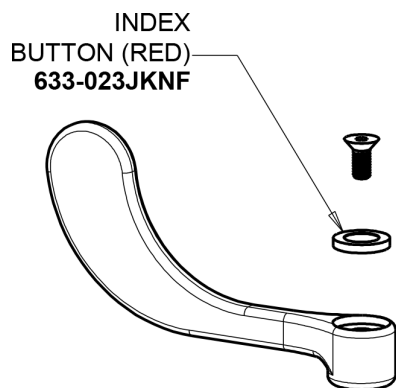

# Repair Parts

1100-HA8-317ABCP

Deck-mounted manual faucet with 8" centers

# CHICAGO FAUCETS®

Geberit Group

4" Wristblade Handle  
317-PRJKCP

2.2 GPM (8.3 L/min) Aerator  
E3JKABCP

Quatern Compression Cartridge (pair)  
1-099XTJKABNF (right)  
1-100XTJKABNF (left)