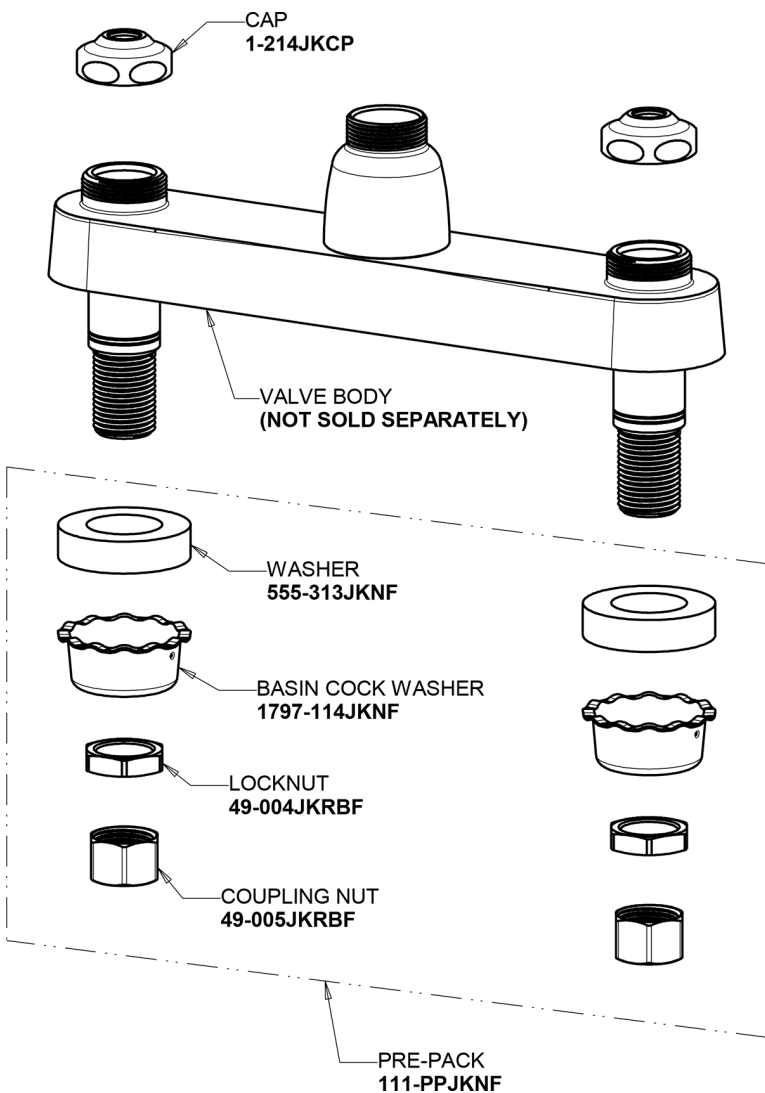

# Repair Parts

1100-HA8-317ABCP

Deck-mounted manual faucet with 8" centers

## Base Parts: