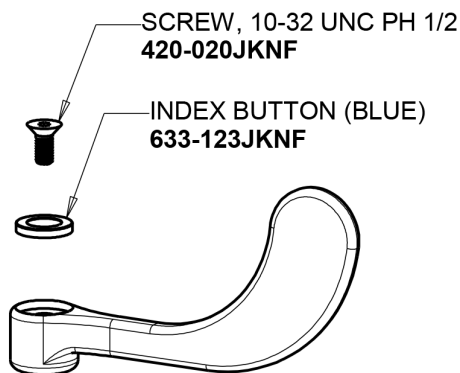

# Repair Parts

1100-HA8-317ABCP

Deck-mounted manual faucet with 8" centers

# CHICAGO FAUCETS®

Geberit Group

4" Wristblade Handle  
317-PRJKCP

2.2 GPM (8.3 L/min) Aerator  
E3JKABCP

Quatern Compression Cartridge (pair)  
1-099XTJKABNF (right)  
1-100XTJKABNF (left)