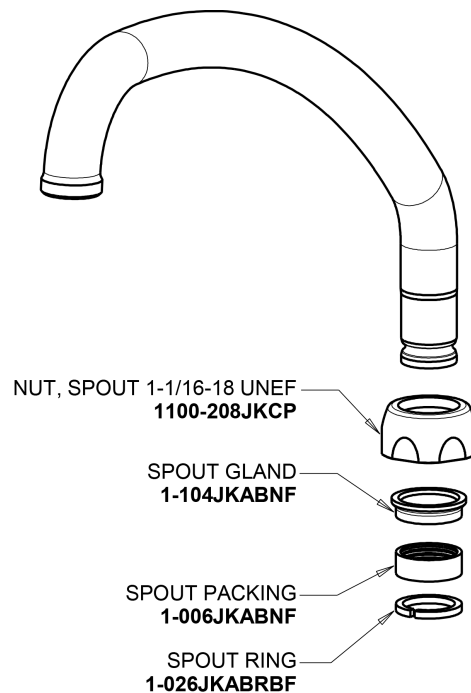

Repair Parts

1100-L9ABCP

Deck-mounted manual faucet with 8" centers

CHICAGO FAUCETS®

Geberit Group

Base Parts:

9-1/2" L Type Swing Spout L9LEOJKAB

2.2 GPM (8.3 L/min) Aerator E3JKABCP

1100-L9ABCP

Deck-mounted manual faucet with 8" centers

CHICAGO FAUCETS®

Geberit Group

2" Vandal Proof Canopy Single Wing Handle
1000-PRJKCP

Quatern Compression Cartridge (pair)
1-099XTJKABNF (right)
1-100XTJKABNF (left)