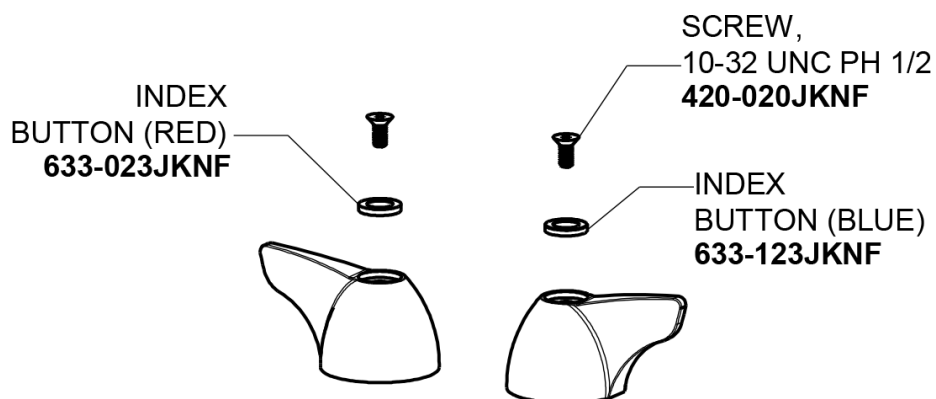

Repair Parts

1100-L9ABCP

Deck-mounted manual faucet with 8" centers

CHICAGO FAUCETS®

Geberit Group

Base Parts:

9-1/2" L Type Swing Spout L9LEOJKAB

2.2 GPM (8.3 L/min) Aerator E3JKABCP

1100-L9ABCP

Deck-mounted manual faucet with 8" centers

CHICAGO FAUCETS®

Geberit Group

2" Vandal Proof Canopy Single Wing Handle
1000-PRJKCP

Quatern Compression Cartridge (pair)
1-099XTJKABNF (right)
1-100XTJKABNF (left)