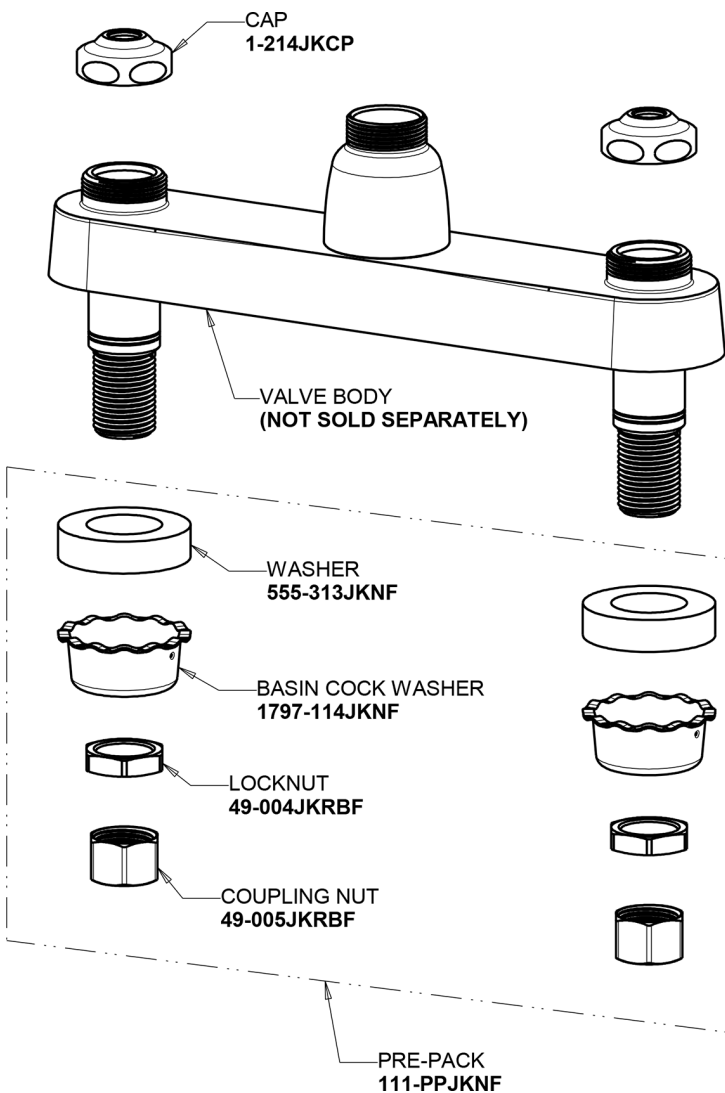

Repair Parts

1100-L9ABCP

Deck-mounted manual faucet with 8" centers

CHICAGO FAUCETS®

Geberit Group

Base Parts:

9-1/2" L Type Swing Spout L9LEOJKAB

2.2 GPM (8.3 L/min) Aerator E3JKABCP

1100-L9ABCP

Deck-mounted manual faucet with 8" centers

CHICAGO FAUCETS®

Geberit Group

2" Vandal Proof Canopy Single Wing Handle
1000-PRJKCP

Quatern Compression Cartridge (pair)
1-099XTJKABNF (right)
1-100XTJKABNF (left)