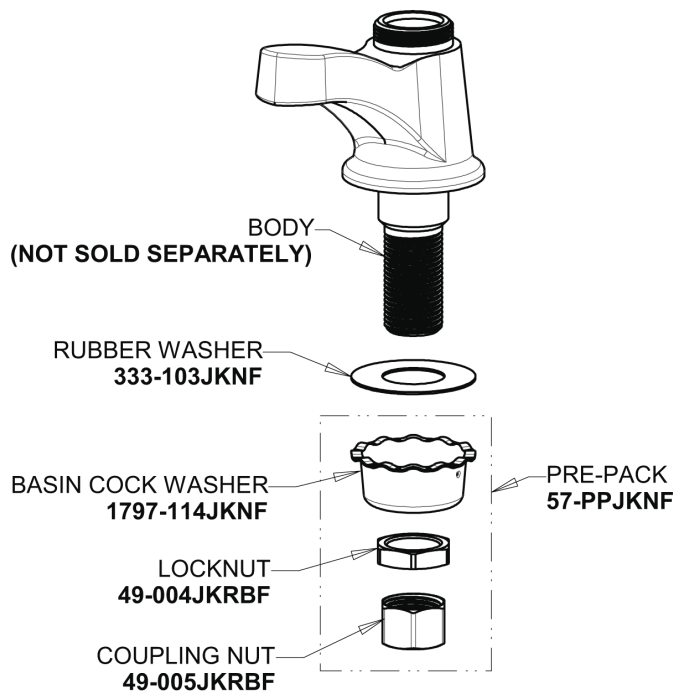

Repair Parts

333-SLOE12HOTABCP

Deck-mounted metering faucet, single-hole, single-supply

CHICAGO FAUCETS®

Geberit Group

Base Parts:

2.2 GPM (8.3 L/min) Softflo Aerator
E12JKABCP

NAIAD Metering Cartridge, Slow Close, "H" Index
333-XSLOHOTJKABNF