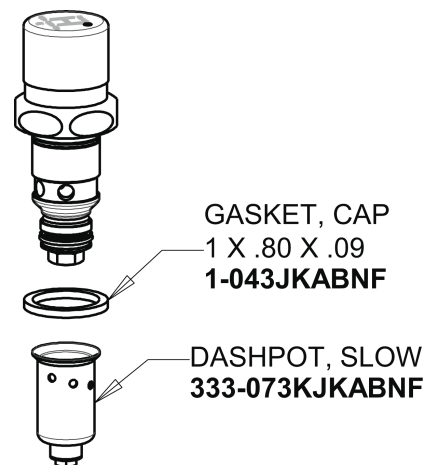

Repair Parts

333-SLOE12HOTABCP

Deck-mounted metering faucet, single-hole, single-supply

CHICAGO FAUCETS®

Geberit Group

Base Parts:

2.2 GPM (8.3 L/min) Softflo Aerator
E12JKABCP

NAIAD Metering Cartridge, Slow Close, "H" Index
333-XSLOHOTJKABNF