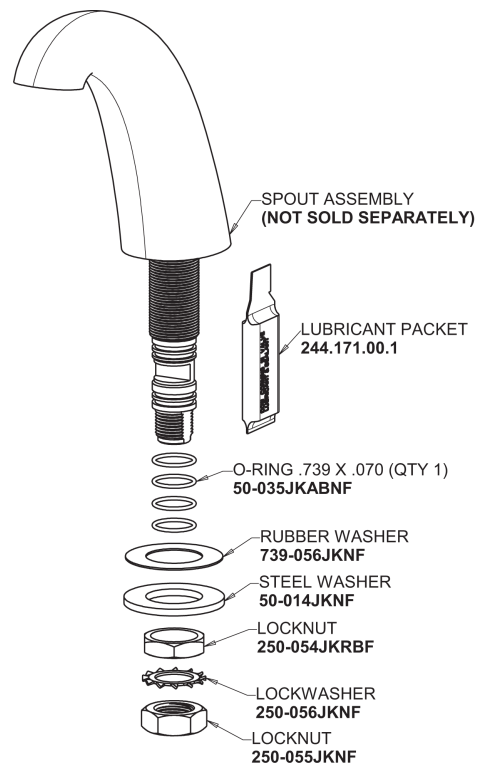

Repair Parts

405-317XKAB

Deck-mounted manual faucet with 8" centers

CHICAGO FAUCETS®

Geberit Group

Base Parts:

405 Series Spout 401-602KJKCP

2.2 GPM (8.3 L/min) Softflo Aerator E12JKABCP

4" Wristblade Handle 317-PRJKCP

Quatern Compression Cartridge (pair) 377-XTRHJKABNF (right) 377-XTLHJKABNF (left)

For Technical Assistance:

Phone: 800-TEC-TRUE (832-8783)

Email: techsupport.us@chicagofaucets.com