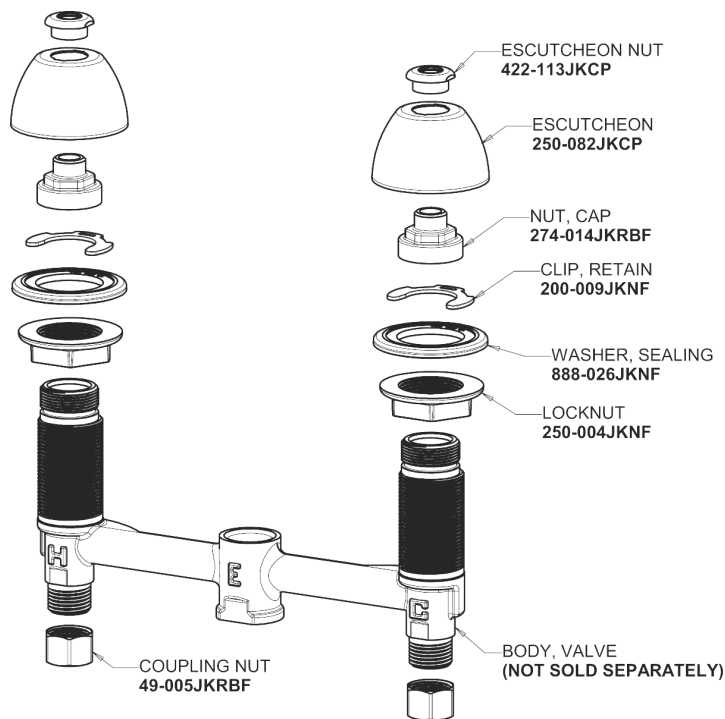

Repair Parts

405-317XKAB

Deck-mounted manual faucet with 8" centers

CHICAGO FAUCETS®

Geberit Group

Base Parts:

405 Series Spout 401-602KJKCP

2.2 GPM (8.3 L/min) Softflo Aerator E12JKABCP

4" Wristblade Handle 317-PRJKCP

Quatern Compression Cartridge (pair) 377-XTRHJKABNF (right) 377-XTLHJKABNF (left)

For Technical Assistance:

Phone: 800-TEC-TRUE (832-8783)

Email: techsupport.us@chicagofaucets.com