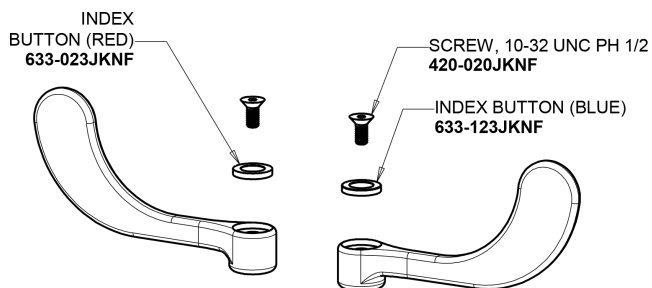

Repair Parts

405-317XKAB

Deck-mounted manual faucet with 8" centers

CHICAGO FAUCETS®

Geberit Group

Base Parts:

405 Series Spout 401-602KJKCP

2.2 GPM (8.3 L/min) Softflo Aerator E12JKABCP

4" Wristblade Handle 317-PRJKCP

Quatern Compression Cartridge (pair) 377-XTRHJKABNF (right) 377-XTLHJKABNF (left)

For Technical Assistance:

Phone: 800-TEC-TRUE (832-8783)

Email: techsupport.us@chicagofaucets.com