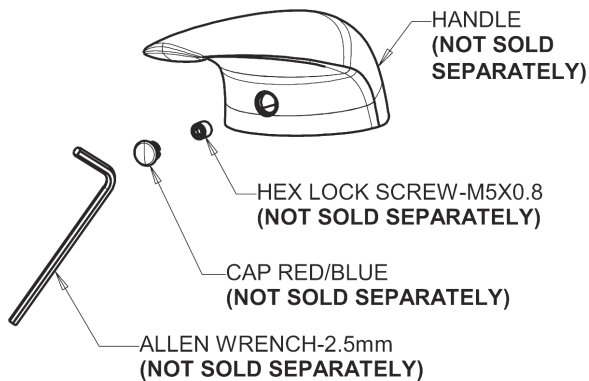

Repair Parts

420-POABCP

Deck-mounted manual faucet with 4" centers

CHICAGO FAUCETS®

Geberit Group

420 Series, 4" Centers

Base Parts:

4-1/4" Lever Handle
420-030KJKCP

2-1/8" Diameter Pop-up Drain
1233-KJKCP

1.5 GPM (5.7 L/min) Non-Aerating Laminar Outlet
E37JKABCP

Ceramic Cartridge, Volume and Temperature Control
410-XJKABNF

For Technical Assistance:

Phone: 800-TEC-TRUE (832-8783)