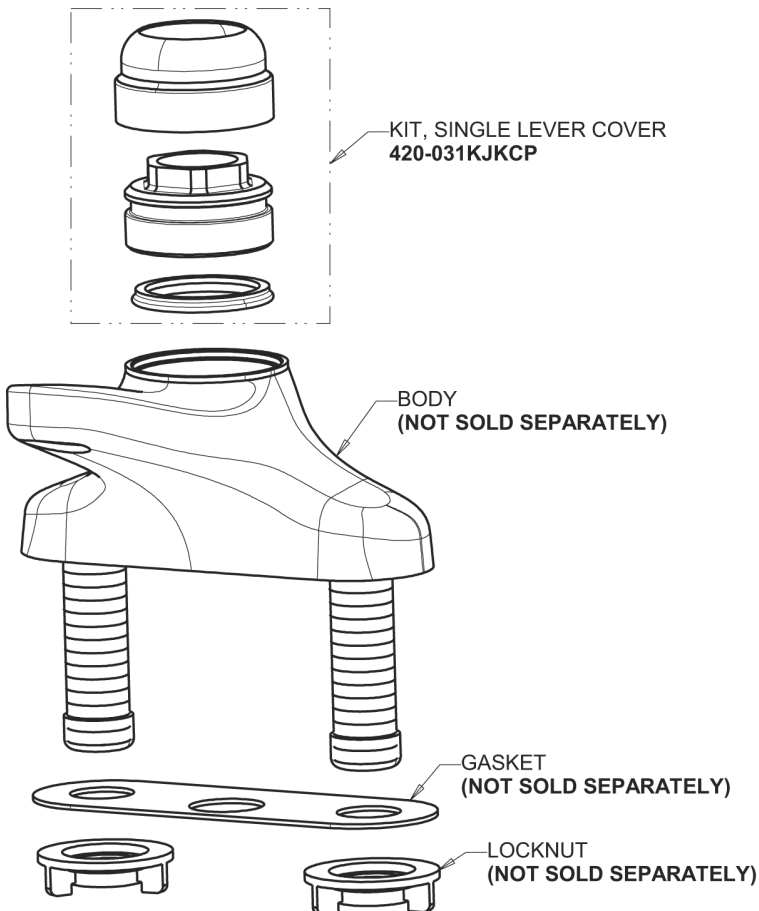

Repair Parts

420-POABCP

Deck-mounted manual faucet with 4" centers

CHICAGO FAUCETS®

Geberit Group

420 Series, 4" Centers

Base Parts:

4-1/4" Lever Handle
420-030KJKCP

2-1/8" Diameter Pop-up Drain
1233-KJKCP

1.5 GPM (5.7 L/min) Non-Aerating Laminar Outlet
E37JKABCP

Ceramic Cartridge, Volume and Temperature Control
410-XJKABNF

For Technical Assistance:

Phone: 800-TEC-TRUE (832-8783)